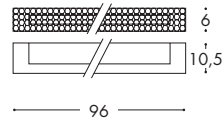

Applique, struttura in metallo con particolare rivestimento esteriore lavorato a taglio laser. Disponibile nelle finiture color bianco (BI) o cromo (CR). Cablaggio per lampada fluorescente lineare T5, alimentatore incluso.

Wall light, metal structure with special laser-cut outer case. Available with white (BI) or chrome-plated (CR) finish. T5 linear fluorescent lamp cable, power supply unit included.

NET100-APBI
NET100-APCR

T5-G5 39W

CE CLI