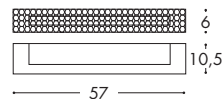

Applique, struttura in metallo con particolare rivestimento esteriore lavorato a taglio laser. Disponibile nelle finiture color bianco (BI) o cromo (CR). Cablaggio per lampada fluorescente lineare T5, alimentatore incluso.

Wall light, metal structure with special laser-cut outer case. Available with white (BI) or chrome-plated (CR) finish. T5 linear fluorescent lamp cable, power supply unit included.

NET60-APBI
NET60-APCR

T5-G5 24W

CE CLI