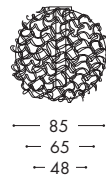

Plafoniera/Applique per interni disponibile nella versione legno naturale (WO) o struttura d'alluminio con finiture color bianco (BI), alluminio (AL), old brown (OB).

Indoor ceiling/Wall light available with natural wood (WO) or aluminium structure and white (BI), aluminium (AL) or old brown (OB) finish.

SALSOLA85P-IN1AL
SALSOLA85P-IN1BI
SALSOLA85P-IN1OB
SALSOLA85P-IN1WO

SALSOLA65P-IN1AL
SALSOLA65P-IN1BI
SALSOLA65P-IN1OB
SALSOLA65P-IN1WO

SALSOLA48P-IN1AL
SALSOLA48P-IN1BI
SALSOLA48P-IN1OB
SALSOLA48P-IN1WO

E27 MAX 140W
o ENERGY SAVING

E27 MAX 105W
o ENERGY SAVING

E27 MAX 70W
o ENERGY SAVING

CE CL I IP20