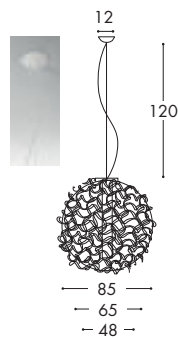

Sospensione per interni, disponibile nella versione legno naturale (WO) o struttura d'alluminio con finiture color bianco (BI), alluminio (AL), old brown (OB).

Indoor suspension lamp, available with natural wood (WO) or aluminium structure and white (BI), aluminium (AL) or old brown (OB) finish.

SALSOLA85S-IN1AL
SALSOLA85S-IN1BI
SALSOLA85S-IN1OB
SALSOLA85S-IN1WO

SALSOLA65S-IN1AL
SALSOLA65S-IN1BI
SALSOLA65S-IN1OB
SALSOLA65S-IN1WO

SALSOLA48S-IN1AL
SALSOLA48S-IN1BI
SALSOLA48S-IN1OB
SALSOLA48S-IN1WO

E27 MAX 200W
o ENERGY SAVING

E27 MAX 150W
o ENERGY SAVING

E27 MAX 105W
o ENERGY SAVING

CE CL I IP20