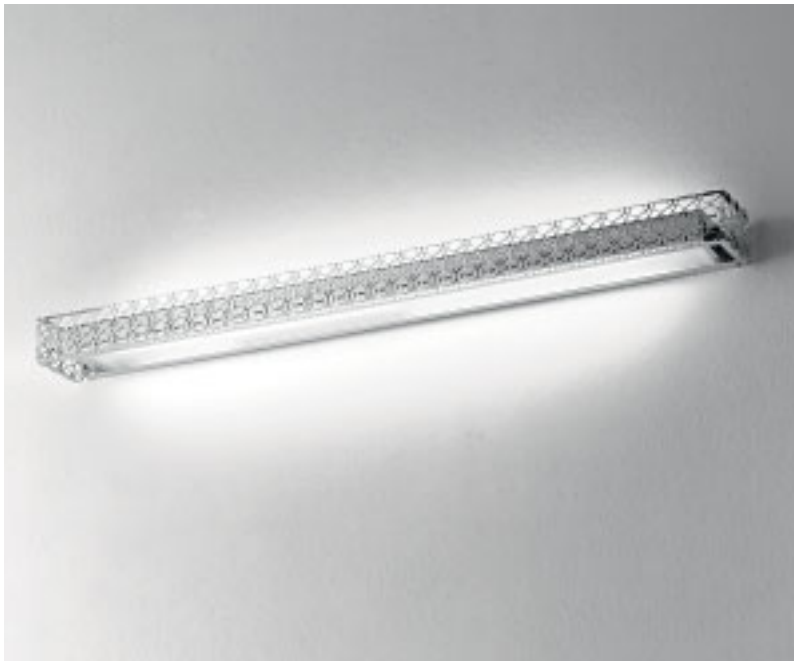

Applique, struttura in metallo con particolare rivestimento esteriore lavorato a taglio laser. Disponibile nelle finiture color bianco (BI) o cromo (CR). Cablaggio per lampada fluorescente lineare T5, alimentatore incluso.

Wall light, metal structure with special laser-cut outer case. Available with white (BI) or chrome-plated (CR) finish. T5 linear fluorescent lamp cable, power supply unit included.

NET100-APBI
NET100-APCR

T5-G5 39W

CE CLI