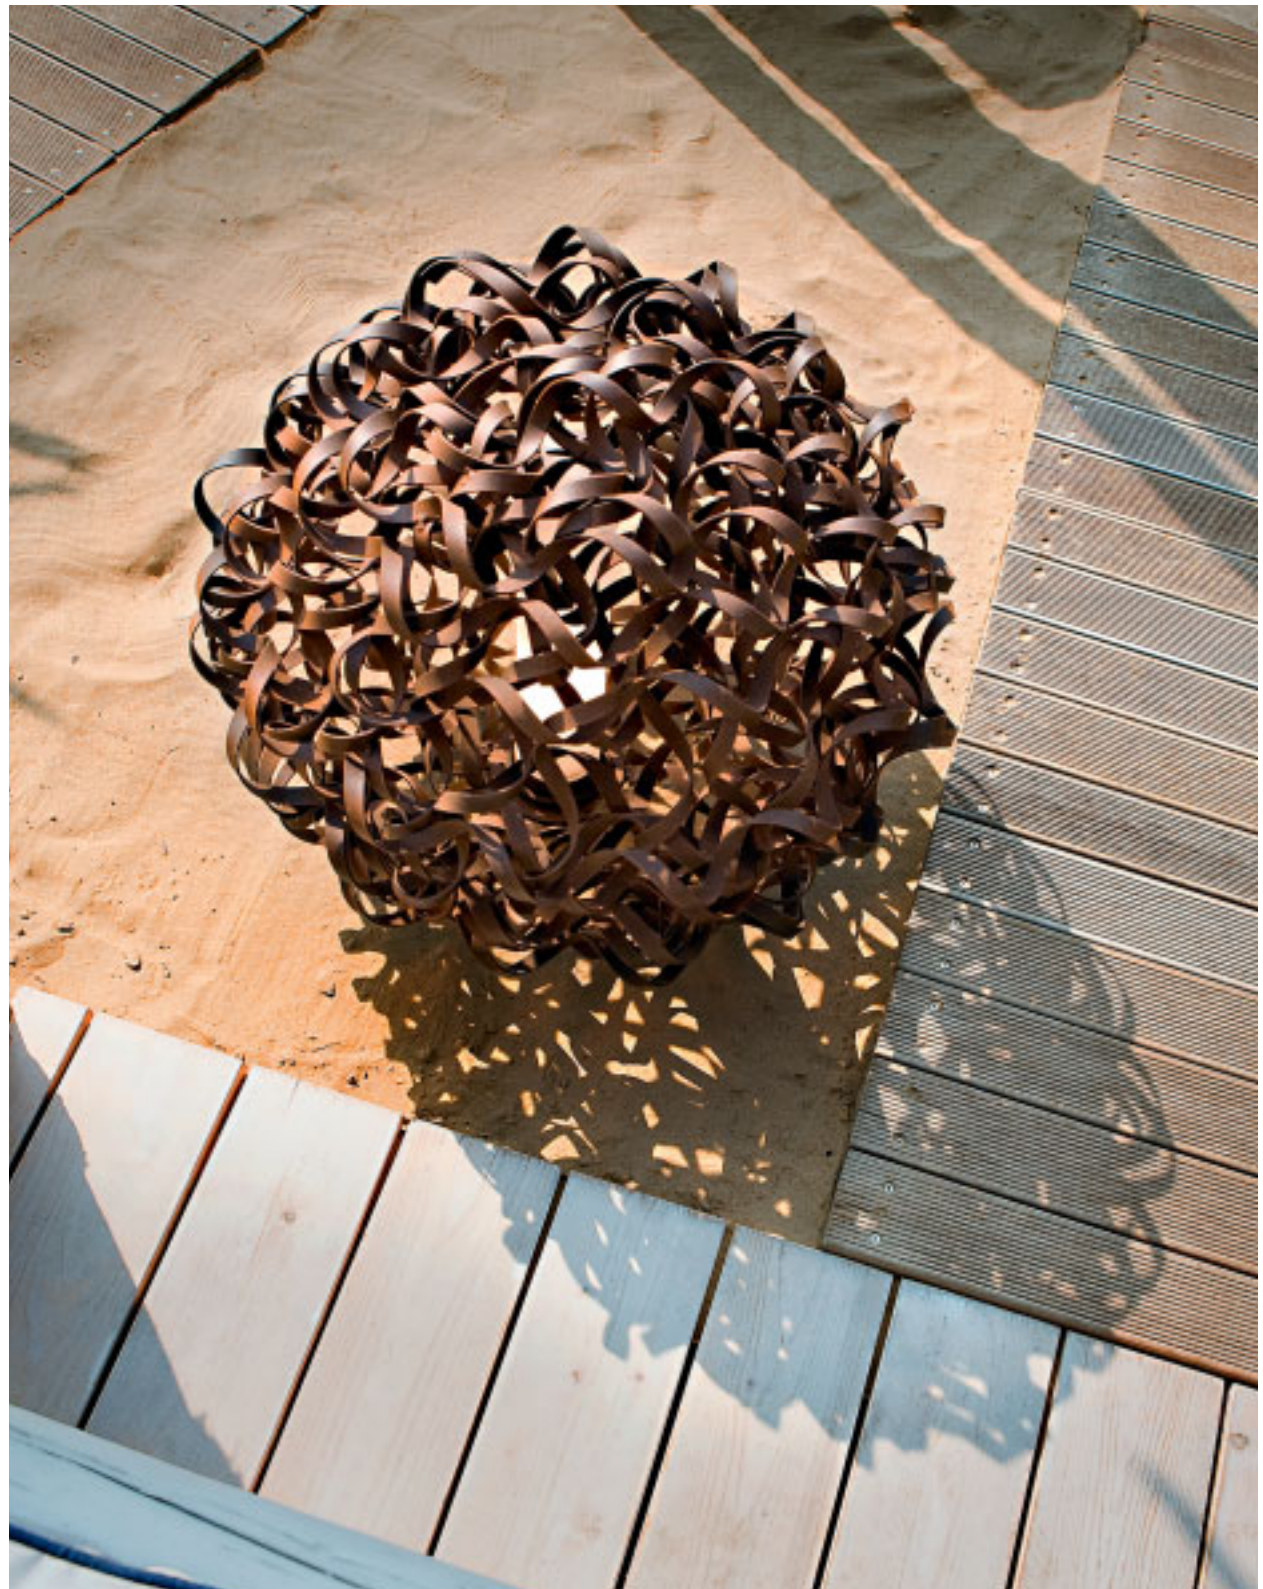

SALSOLAOLD BROWN

23

A photograph of a beach at dusk. In the center, there is a canopy structure with a wooden frame and draped fabric. To the right of the canopy, a large, glowing spherical light fixture made of many small lights sits on the sand. The sky is a deep blue, and the ocean is visible in the background. The overall mood is serene and modern.