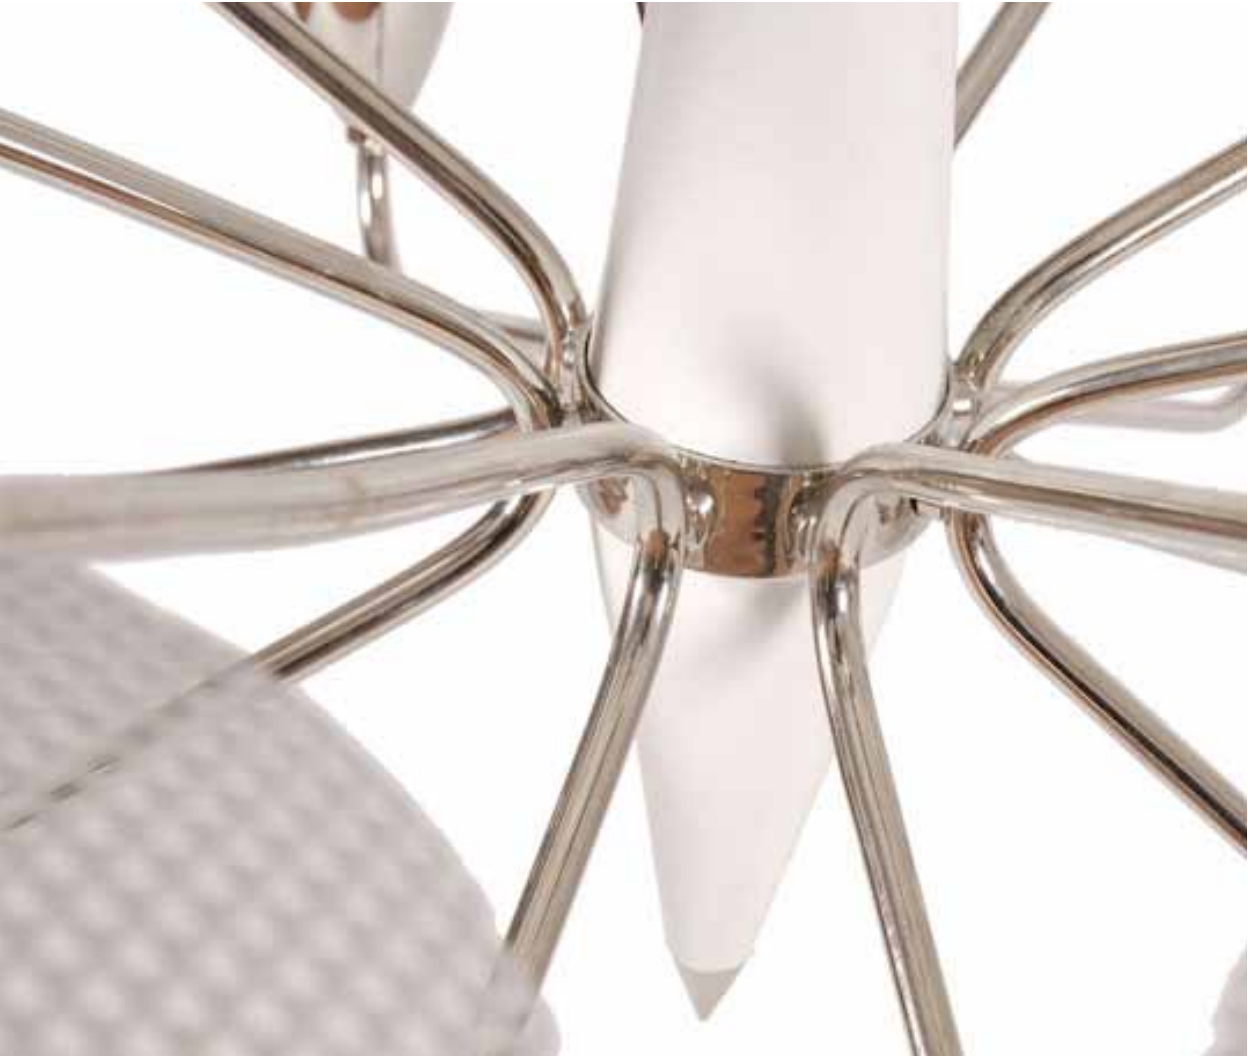

ETTA SUSPENSION

Designed in the shape of the feminine body, Etta is composed of a group of copper leaves, which are tied in the middle, like a woman's waist. It provides a soft and warm light, which passes through its copper leaves giving a delicate and romantic effect.

Neil is Delightfull's newest suspension lamp, with round arcs and spherical diffusers it is reminiscent of the golden years of space exploration in the 60's. It has 8 arms with adjustable lights creating a versatile piece. It also offers the possibility of illuminating only 4 of the 8 diffusers

ALSO AVAILABLE

Norah Wall | Pag. 100

STANDARD FINISHES

Shade: RAL Lacquered Color.
Frame: Chrome or Gold Plated

DIMENSIONS

Height: 7,87" | 20cm
Diam.: 38,20" | 97cm
Weight: 6kg

E14 17x Incandescent Lamps

PEGGY SUSPENSION