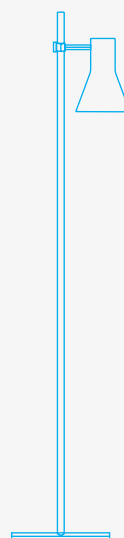

STANDARD FINISHES

Shade: RAL Lacquered Color.
Frame: Chrome or Gold Plated.

DIMENSIONS

Width: 15,75" | 40cm .
Height: 63,00" | 160cm .
Diam.: 9,84" | 25cm
Weight: 9kg

E27 1x Halogen Lamp

COLE FLOOR

Cole is full of charm and is very versatile. The diffusers rotate and allow three light flows. A very elegant piece. Its structure is made in brass and the lampshades in aluminium.