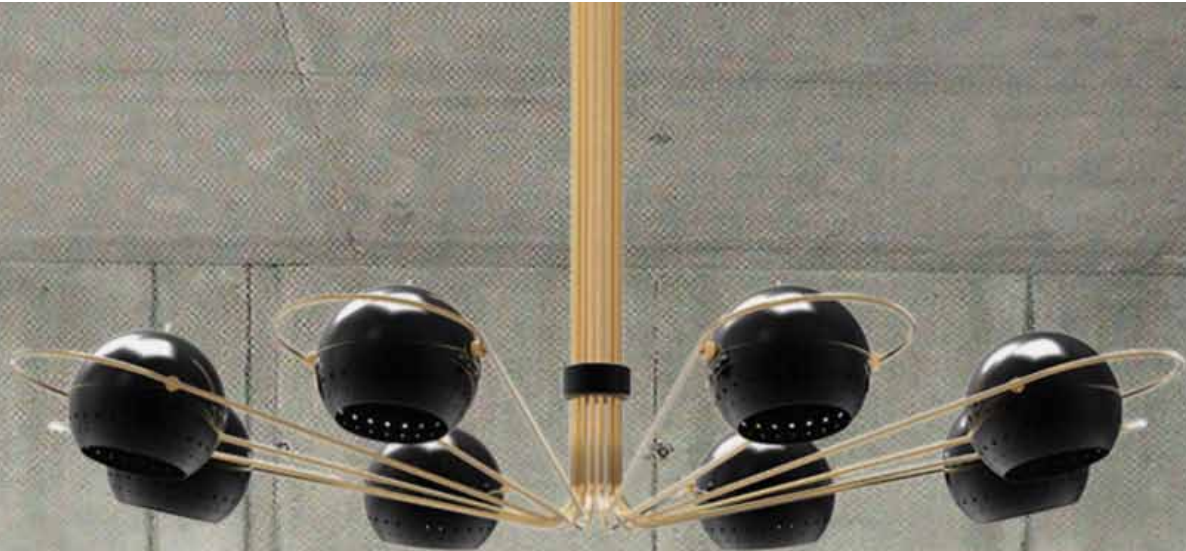

Neil is Delightfull's newest suspension lamp, with round arcs and spherical diffusers it is reminiscent of the golden years of space exploration in the 60's. It has 8 arms with adjustable lights creating a versatile piece. It also offers the possibility of illuminating only 4 of the 8 diffusers

STANDARD FINISHES

Shade: RAL Lacquered Color.
Frame: Chrome or Gold Plated

DIMENSIONS

Height: costumizable
Diam.: 120 cm | 47.24"
Weight: 15kg

E27 x8 Incandescent Lamps

NORAH SUSPENSION

This piece of delicate forms gives life to any space. It transmits elegance and purity, Its structure is made in brass and the lampholders in aluminium.