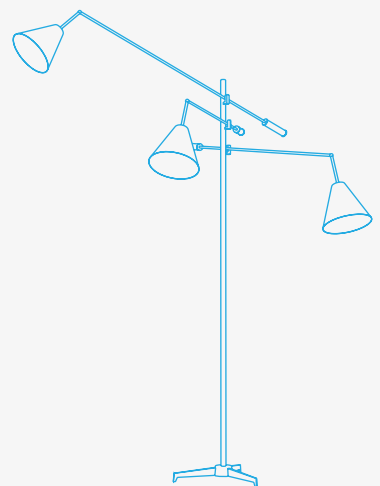

SINATRA FLOOR

Sinatra is inspired in a retro style. Its unique form fills any space with elegance and delicacy. Its structure is made in brass, the lampshades in aluminium and the base made in foundry. A complete and versatile lamp that is suitable for demanding spaces. Already a style icon.

ALSO AVAILABLE

Sinatra Suspension | Pag. 34

STANDARD FINISHES

Shade: RAL Lacquered Color.
Frame: Chrome or Gold Plated

DIMENSIONS

Width: 51,18" | 130cm .
Height: 70,86" | 180cm .
Depth: 39,37" | 100cm

Weight: 9kg

E27 3x Incandescent Lamps