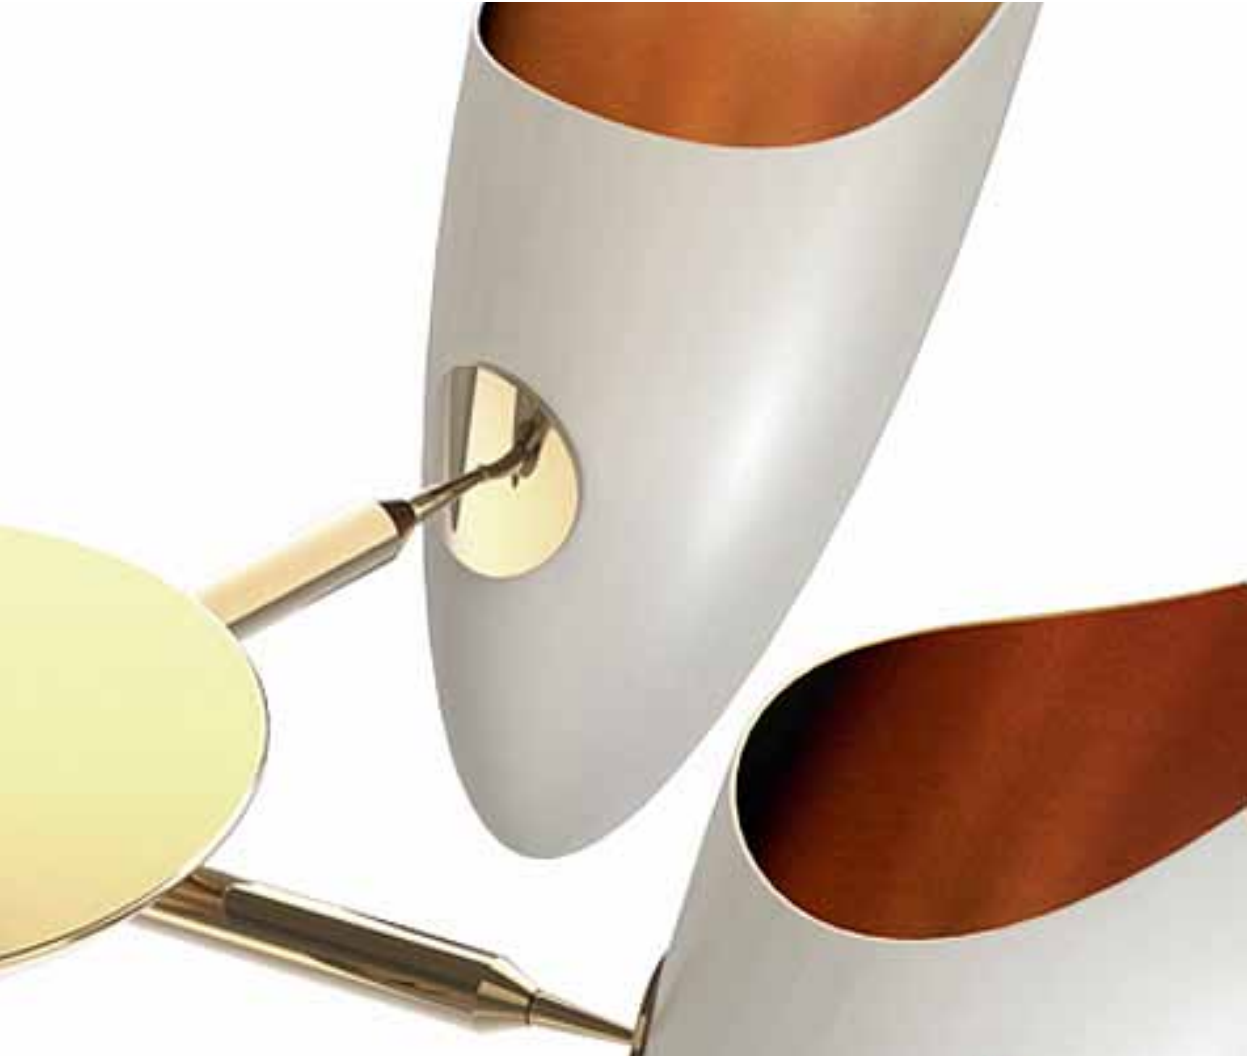

ALSO AVAILABLE
Ella Wall | Pag. 92

STANDARD FINISHES

Shade: RAL Lacquered Color.
Frame: Chrome or Gold Plated

DIMENSIONS

Height: 22,83" | 58cm .
Diam.: 50,40" | 128cm .
Cord height: customizable
Weight: 6kg (ella15) . 3,1kg (ella6)

G9 15x Halogen Lamps

EMILY SUSPENSION

Emily has an imperial shape, inspired by the classic chandeliers of the past, it has now a joyful and magical feeling. Ideal for trendy shops and small restaurants, it comes standard with a delicious combination of white and gold with the possibility of having gold leaf on the top. Its structure is made in brass and the lampshades in aluminium.

ETTA SUSPENSION

Designed in the shape of the feminine body, Etta is composed of a group of copper leaves, which are tied in the middle, like a woman's waist. It provides a soft and warm light, which passes through its copper leaves giving a delicate and romantic effect.