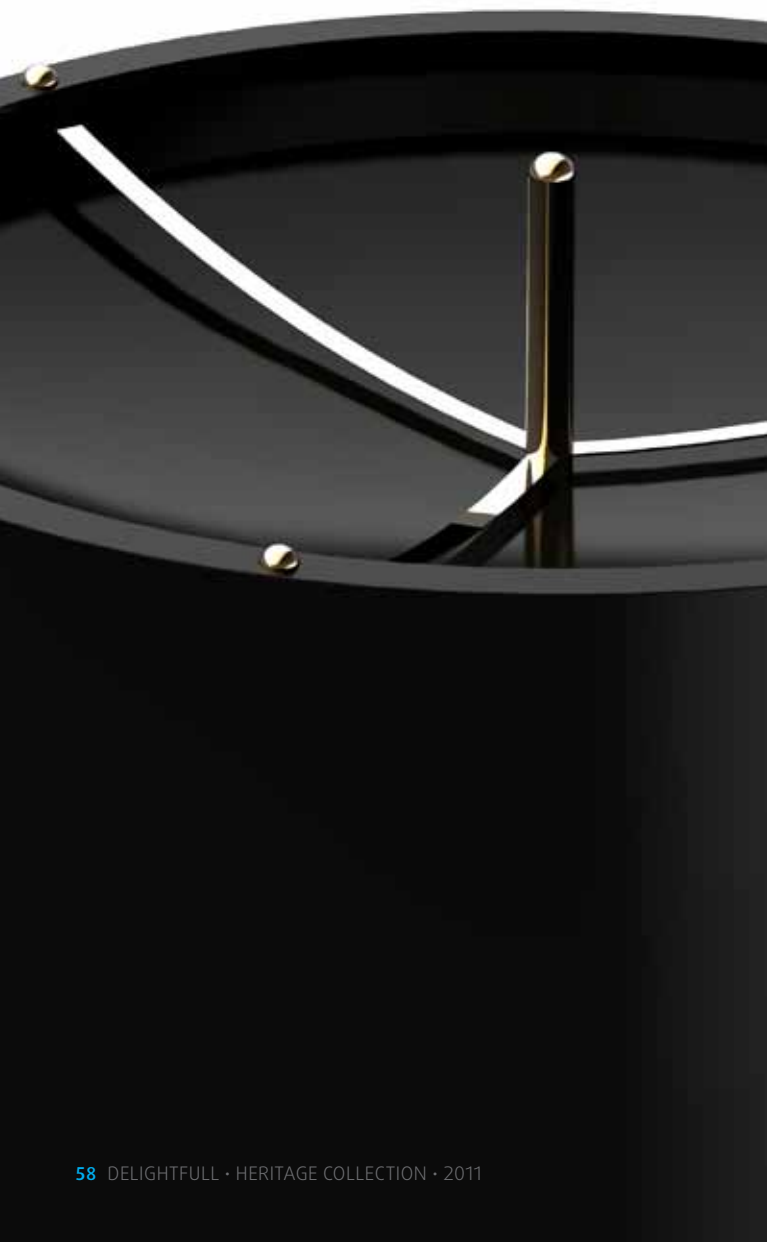

STANDARD FINISHES

Shade: RAL Lacquered Color.
Frame: Chrome or Gold Plated

DIMENSIONS

Width: 11,8" | 30cm .
Height: 65,35" | 166cm .
Diam: 9,84" | 25cm
Weight: 8kg

E27 1x Incandescent Lamp

MILES FLOOR

A touch of classicism and elegance. Miles brings back the atmosphere of sophistication inspired by the 50's. Perfect for hotels with a delicate gold plated frame and a charismatic aluminium lampshade, Miles Floor Lamp will strike our hearts and delight us all.