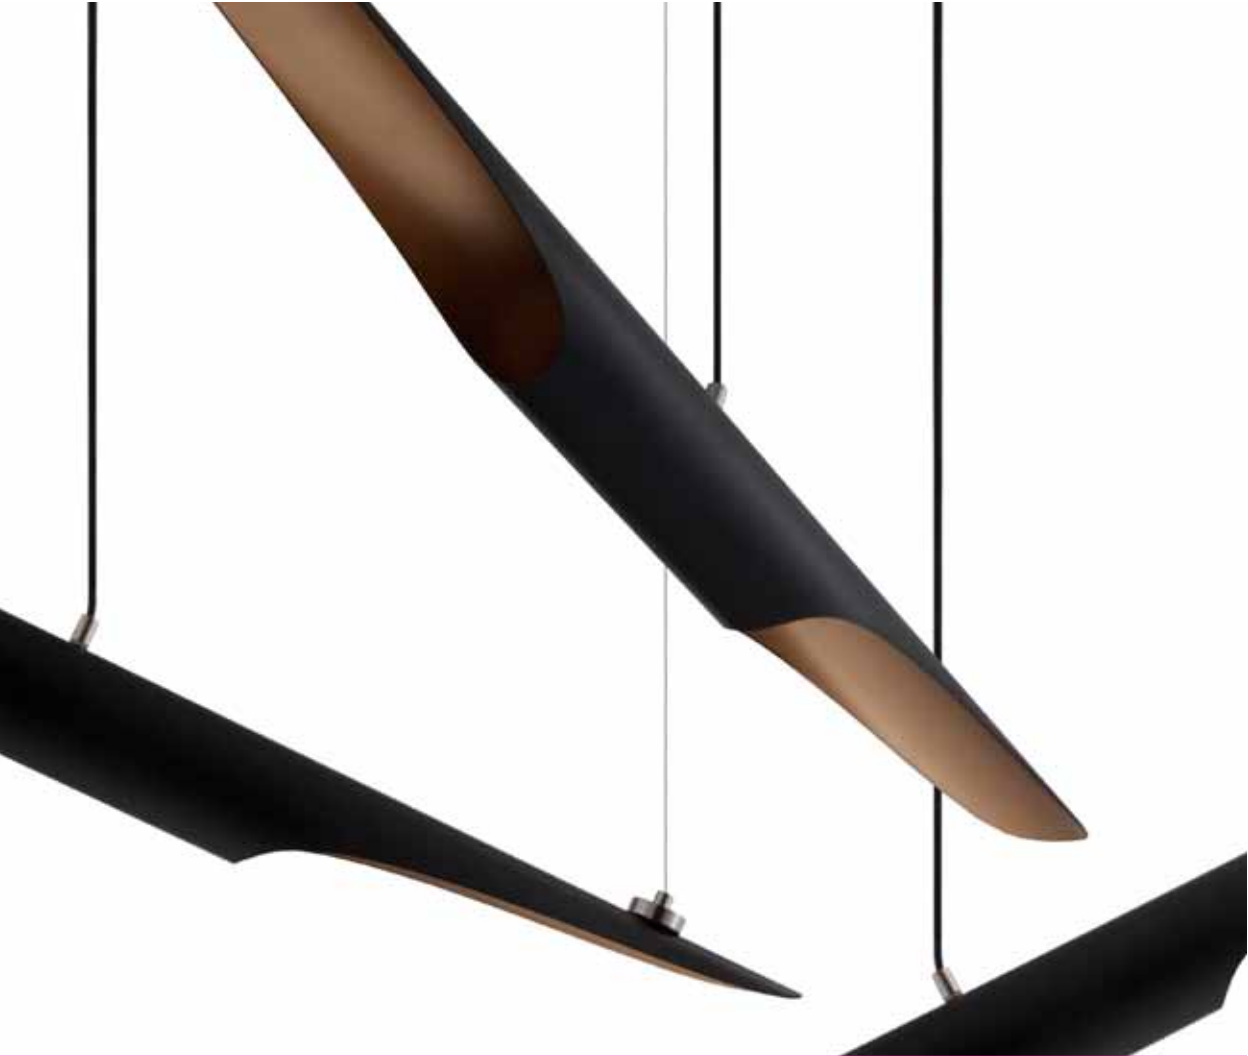

STANDARD FINISHES

Shade: RAL Lacquered Color.
Frame: Chrome or Gold Plated

DIMENSIONS

Height: 12,2" | 31cm .
Diam.: 35,04" | 89cm .
Cord height: customizable
Weight: 3,1kg

E14 24x Incandescent Lamps

COLTRANE SUSPENSION

Coltrane is a design with a strong character and the ability to draw your attention to it. A fine decorative element, it is adjustable height with magnetic cable. With 1 or 3 iron tubes, it produces an unique and fantastic visual effect.